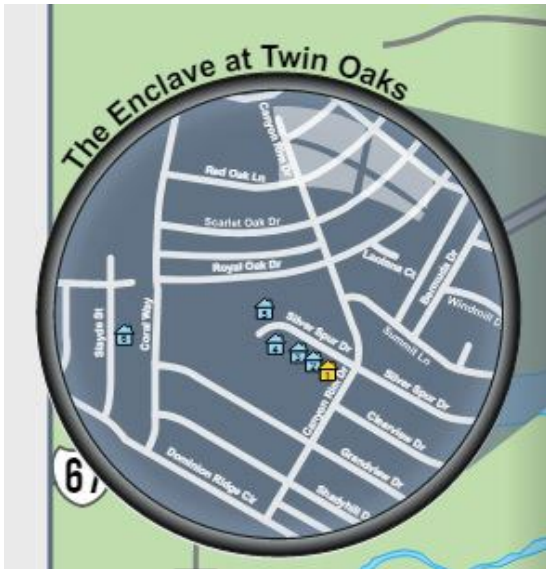

To get to the Enclave at Twin Oaks:

Take Loop 306 and exit Southwest going South. Go 1 mile and turn right onto Silver Spur Drive. The new subdivision will be past the first stop sign. Houses 1 – 5 will be on this street.

To get to House #6

From Silver Spur, take a right onto Canyon Rim. Go 3 blocks and take a right on Dominion Ridge. Go 2 blocks and turn right onto Slayde Road. House #6 will be on your right.

To get to the Bentwood Homes:

Take Loop 306 east and exit Knickerbocker Road. Stay on the access road. Turn right on Wolf Creek, past Wolf Creek Apartments. House #10 will be on your right. **THIS HOME IS ONLY AVAILABLE FOR VIEWING THE 1st WEEK**

To get to House #9, #8 and #7, stay straight on Wolf Creek and take a right on Enclave as Wolf Creek dead ends. Houses will be on your left.

Enjoy the Parade!